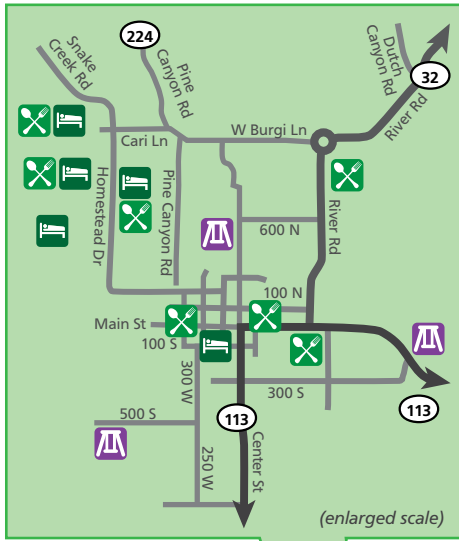

Heber Valley

So easy to get to.
So hard to leave.

Key

- Attractions
- Golf Courses
- Visitors Center
- Lodging
- Hospital
- Airport
- Boating Access
- Fishing Access
- Ski Access
- Trailhead
- Biking Trails
- Public Parks
- Restaurant

Golf Courses

1. Wasatch Mountain
2. Crater Springs
3. Soldier Hollow
4. Red Ledges

Attractions

1. Wasatch Mountain State Park
2. The Crater at Homestead Resort
3. Soldier Hollow
4. Cascade Springs
5. Heber Valley Railroad

www.
GOhebervalley.com
for more information!