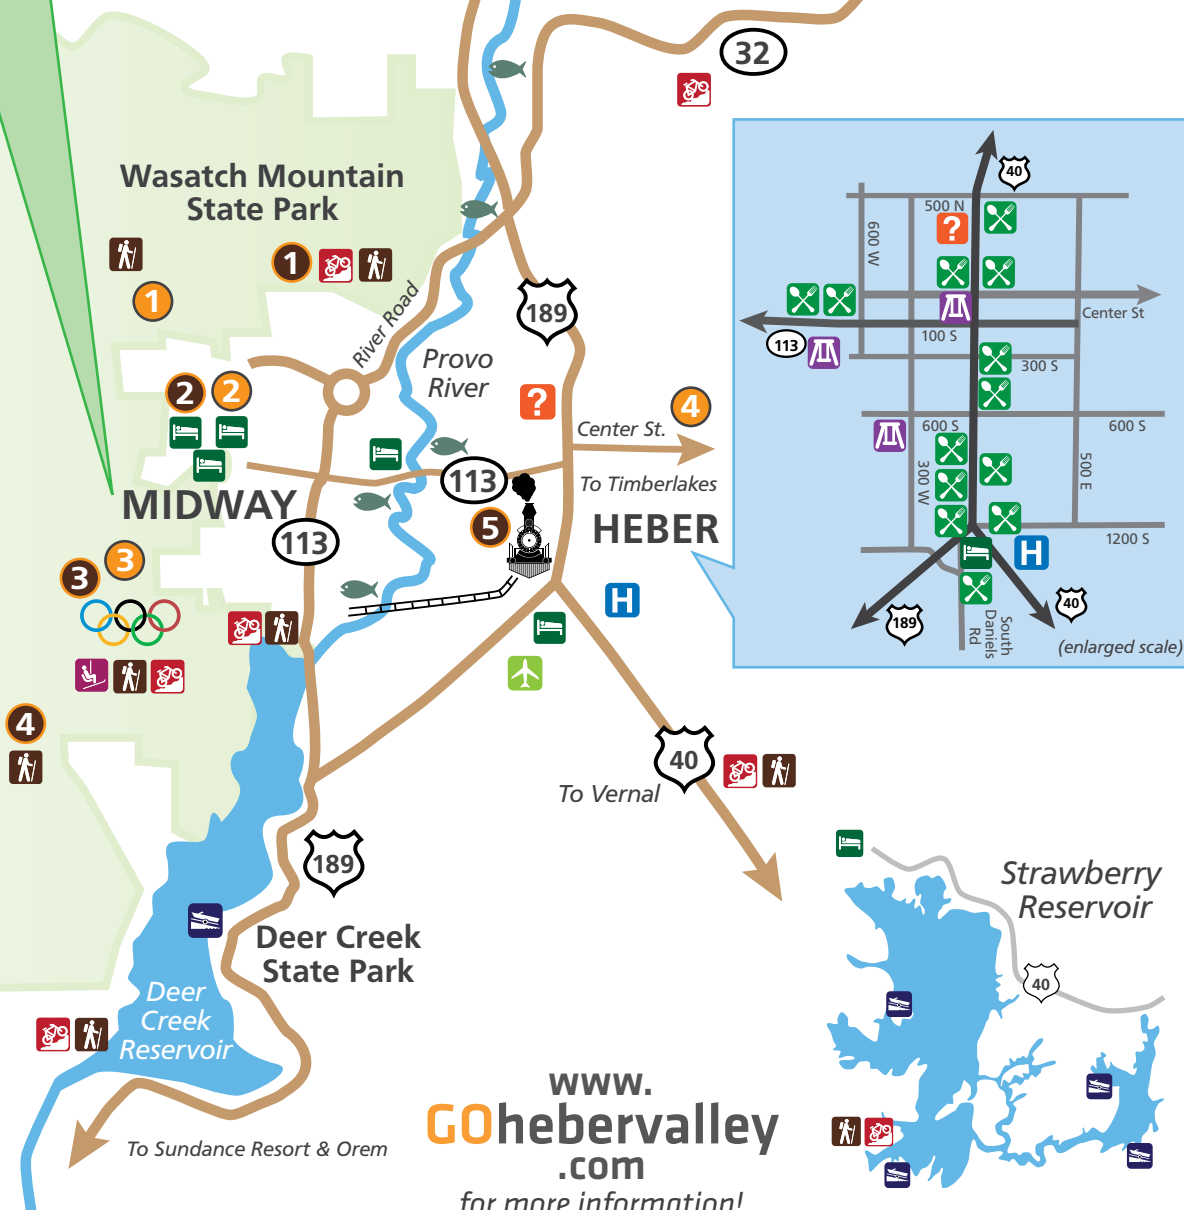

Heber Valley

So easy to get to.
So hard to leave.

Key

- Attractions
- Golf Courses
- Visitors Center
- Lodging
- Hospital
- Airport
- Boating Access
- Fishing Access
- Ski Access
- Trailhead
- Biking Trails
- Public Parks
- Restaurant

Golf Courses

1. Wasatch Mountain
2. Crater Springs
3. Soldier Hollow
4. Red Ledges

Attractions

1. Wasatch Mountain State Park
2. The Crater at Homestead Resort
3. Soldier Hollow
4. Cascade Springs
5. Heber Valley Railroad

www.
GOhebervalley.com
for more information!