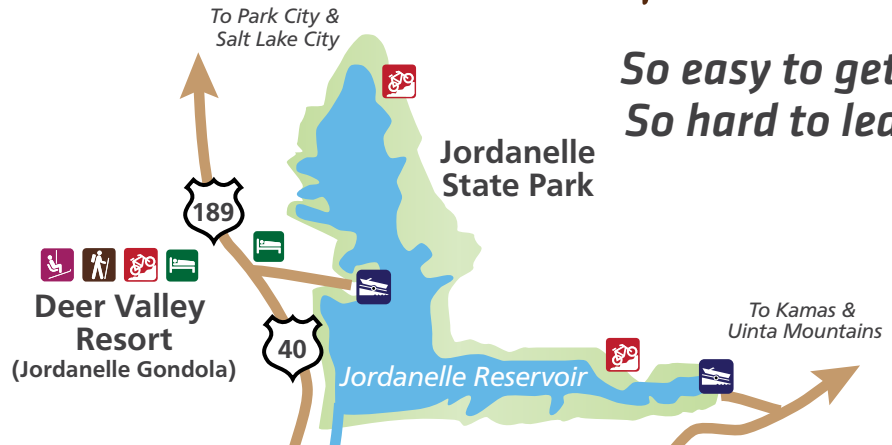

Heber Valley

So easy to get to.
So hard to leave.

Key

- Attractions
- Golf Courses
- Visitors Center
- Lodging
- Hospital
- Airport
- Boating Access
- Fishing Access
- Ski Access
- Trailhead
- Biking Trails
- Public Parks
- Restaurant

Golf Courses

1. Wasatch Mountain
2. Crater Springs
3. Soldier Hollow
4. Red Ledges

Attractions

1. Wasatch Mountain State Park
2. The Crater at Homestead Resort
3. Soldier Hollow
4. Cascade Springs
5. Heber Valley Railroad

www.
GOhebervalley.com
for more information!